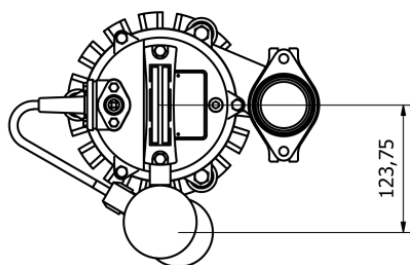

# Data Sheet

Article number: 719001080075067101

Description: KLEEpump KSP80-5.08SAL Blue  
0,75kW 1x230V 50Hz outlet 3" w/automatic

## Measures

A = 279  
A1 = 95  
A2 = 135  
H = 368  
H1 = 175  
H2 = 255  
Kg = 16.3