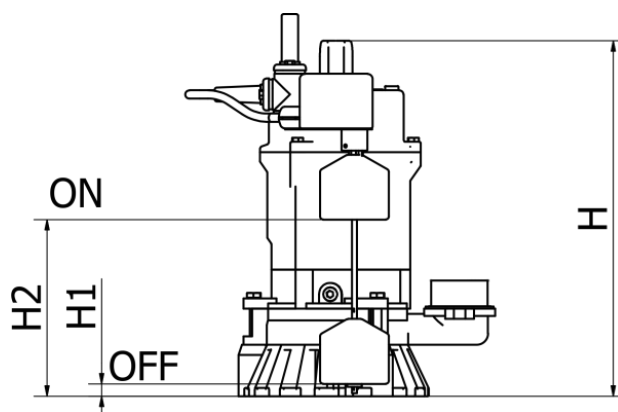

# Data Sheet

Article number: 719001080075067101

Description: KLEEpump KSP80-5.08SAL Blue  
0,75kW 1x230V 50Hz outlet 3" w/automatic

## Measures

A = 279  
A1 = 95  
A2 = 135  
H = 368  
H1 = 175  
H2 = 255  
Kg = 16.3